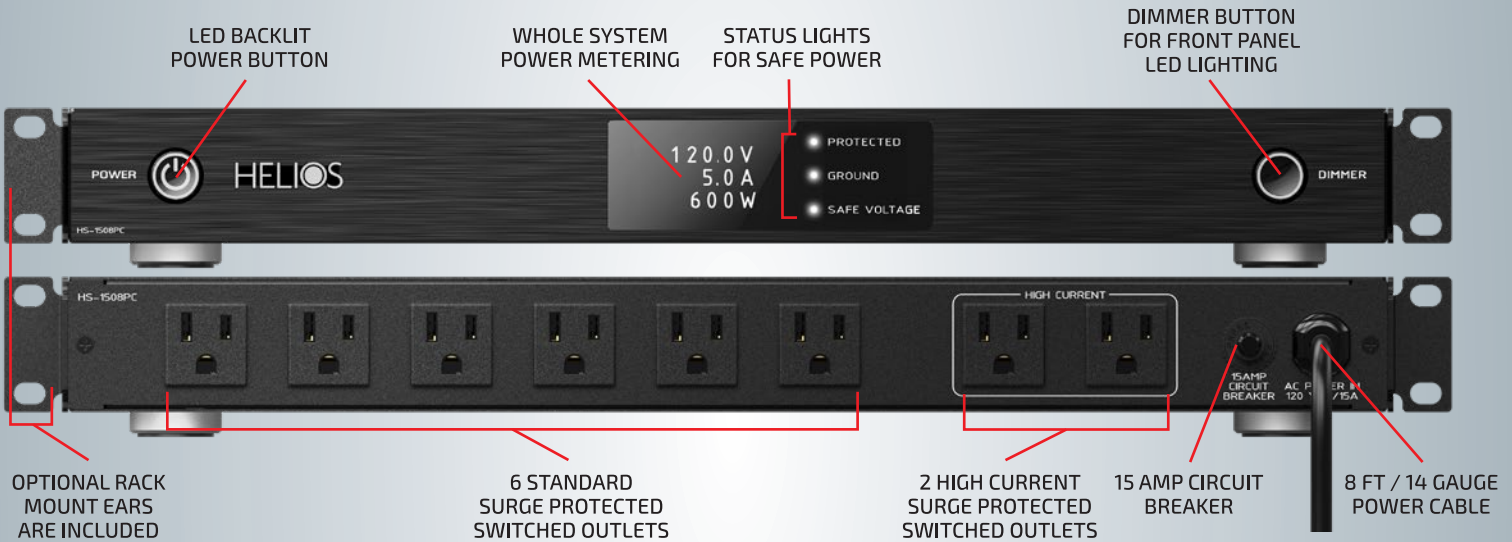

HS-1508PC

8 OUTLET OPTIMIZED POWER CONDITIONING + PROTECTION UNIT

PROTECT YOUR EQUIPMENT WITH SURGE-PROTECTED,
SWITCHED & HIGH-CURRENT POWER OUTLETS

6 STANDARD +
2 HIGH-CURRENT
SWITCHED OUTLETS

1.9" LCD
DISPLAY
SCREEN

OPTIMIZED NON-
SACRIFICIAL SURGE
SUPPRESSION

70 ERNF RATING
EMI/RFI NOISE
FILTRATION SYSTEM

COMPONENT
SHIELDING CHASSIS
PROTECTED

OPTIONAL 1U
RACKMOUNT
HARDWARE

HIGH CURRENT
POWER
RATING

OVER/UNDER
VOLTAGE SHUT
OFF PROTECTION

HS-1508PC OVERVIEW

The HELIOS HS-1508PC revolutionizes rackmount power with non-sacrificial surge protection – no more degraded performance or sudden failures after a spike. This 1U powerhouse boasts 8 switched black outlets; 6 standard and 2 high-current outlet options for demanding gear. 70dB EMI/RFI noise filtering ensures pristine audio and video, while a display and intuitive LED indicators keep you informed. Plus, removable rack ears, rubber feet, and a right-angle power cord offer maximum flexibility.

- ✓ 8 Black Outlets (6 Switched + 2 High-Current)
- ✓ Non-Sacrificial Surge Protection for Lasting Peace of Mind
- ✓ 70dB EMI/RFI Noise Filtering
- ✓ 1.9" Display and Intuitive LED Indicators
- ✓ Removable Rack Ears and Pre-Mounted Premium Rubber Feet
- ✓ 1U Rackmount Form Factor
- ✓ 120V 15A Power Rating
- ✓ Over/Under Voltage Shut-Off Protection
- ✓ cULus Certified