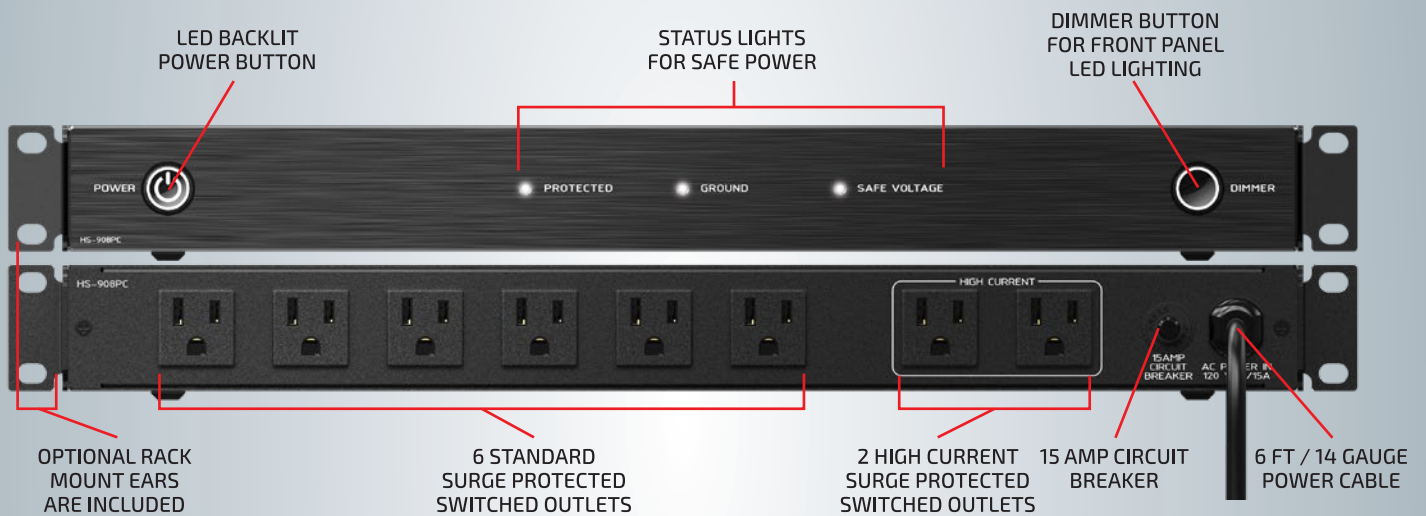

## 8 OUTLET POWER CONDITIONING + PROTECTION UNIT

PROTECT YOUR EQUIPMENT WITH SURGE-PROTECTED,  
SWITCHED & HIGH-CURRENT POWER OUTLETS

6 STANDARD +  
2 HIGH-CURRENT  
SWITCHED OUTLETS

3240 JOULE  
M.O.V. SURGE  
PROTECTION

50 ERNF RATING  
EMI/RFI NOISE  
FILTRATION SYSTEM

COMPONENT  
SHIELDING CHASSIS  
PROTECTED

OPTIONAL 1U  
RACKMOUNT  
HARDWARE

HIGH CURRENT  
POWER  
RATING

OVER/UNDER  
VOLTAGE SHUT  
OFF PROTECTION

### HS-908PC OVERVIEW

Distribute power to and protect your valuable rack gear with the HELIOS HS-908PC Power Conditioner. This 1U powerhouse boasts 8 switched black outlets; 6 standard and 2 high-current outlet options for demanding gear. A 3240J MOV surge rating safeguards your equipment from damaging spikes, while EMI/RFI noise filtering ensures pristine audio and video signals. The convenient front-mounted power button and LED indicators let you know your gear is safe and sound. Plus, removable rack ears and included rubber feet offer flexible mounting options.

## VERSATILE MOUNTING OPTIONS

Using the included mounting brackets, this unit can be mounted to the front or back of a standard rack, or wall/surface mounted.

- ✓ 8 Black Outlets (6 Switched + 2 High-Current)
- ✓ 3240 Joule MOV Surge Protection
- ✓ 50dB EMI/RFI Noise Filtering
- ✓ Front-Mounted Power Button and LED Indicators
- ✓ Removable Rack Ears and Included Rubber Feet
- ✓ 1U Rackmount Form Factor
- ✓ 120V 15A Power Rating
- ✓ Over/Under Voltage Shut-Off Protection
- ✓ cULus Certified